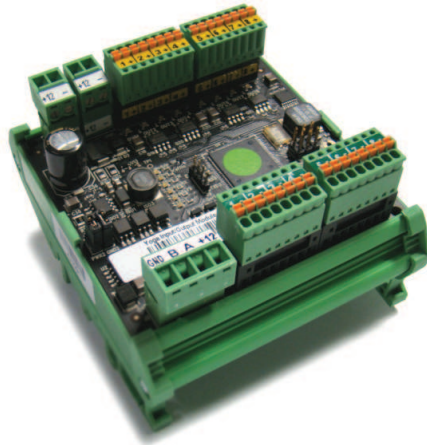

## Hardware Components

Yoga Server

Yoga Main Controller

YogaBus2 Converter

Yoga Switch

Yoga Touchpad

Yoga 15" Touchscreen

Yoga Input/Output Module

Yoga Output Module 10VDC

Yoga Output Module 0..24/230VAC

Yoga 1-wire Gateway

Yoga t° Sensor

Yoga t° + RH Sensor

Yoga Counter Module