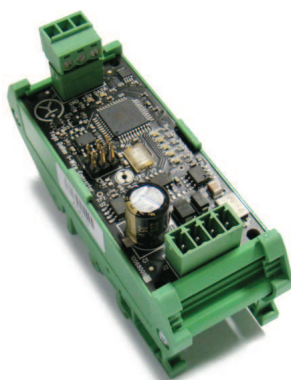

## Hardware Components

Yoga Server

Yoga Main Controller

YogaBus2 Converter

Yoga Switch

Yoga Touchpad

Yoga 15" Touchscreen

Yoga Input/Output Module

Yoga Output Module 10VDC

Yoga Output Module 0..24/230VAC

Yoga 1-wire Gateway

Yoga t° Sensor

Yoga t° + RH Sensor

Yoga Counter Module