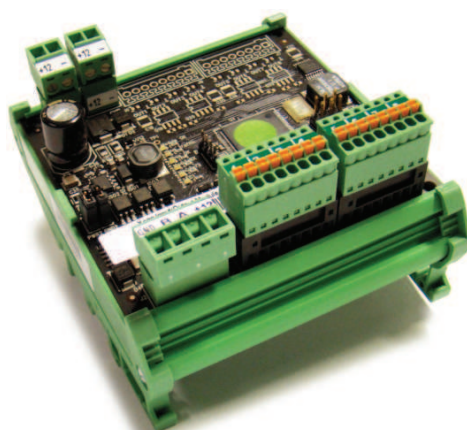

## Hardware Components

Yoga Server

Yoga Main Controller

YogaBus2 Converter

Yoga Switch

Yoga Touchpad

Yoga 15" Touchscreen

Yoga Input/Output Module

Yoga Output Module 10VDC

Yoga Output Module 0..24/230VAC

Yoga 1-wire Gateway

Yoga t° Sensor

Yoga t° + RH Sensor

Yoga Counter Module

## Yoga GSM Modem