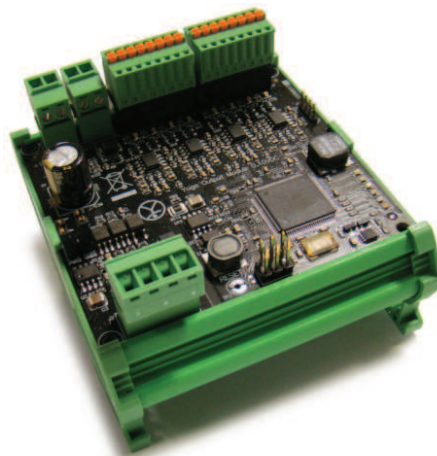

## Hardware Components

Yoga Server

Yoga Main Controller

YogaBus2 Converter

Yoga Switch

Yoga Touchpad

Yoga 15" Touchscreen

Yoga Input/Output Module

Yoga Output Module 10VDC

Yoga Output Module 0..24/230VAC

Yoga 1-wire Gateway

Yoga t° Sensor

Yoga t° + RH Sensor

Yoga Counter Module