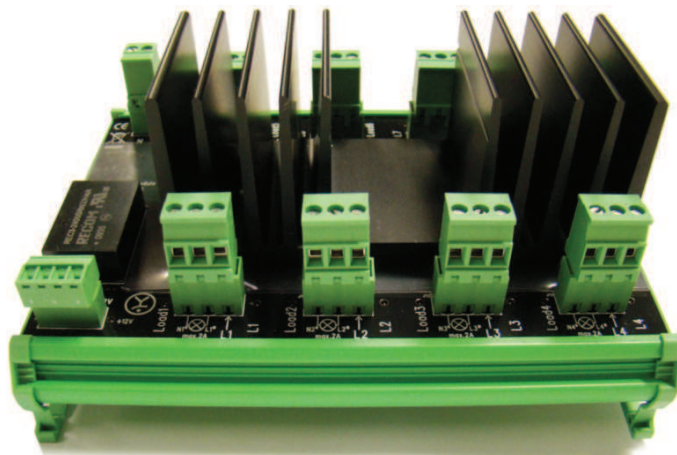

## Hardware Components

Yoga Server

Yoga Main Controller

YogaBus2 Converter

Yoga Switch

Yoga Touchpad

Yoga 15" Touchscreen

Yoga Input/Output Module

Yoga Output Module 10VDC

Yoga Output Module 0..24/230VAC

Yoga 1-wire Gateway

Yoga t° Sensor

Yoga t° + RH Sensor

Yoga Counter Module